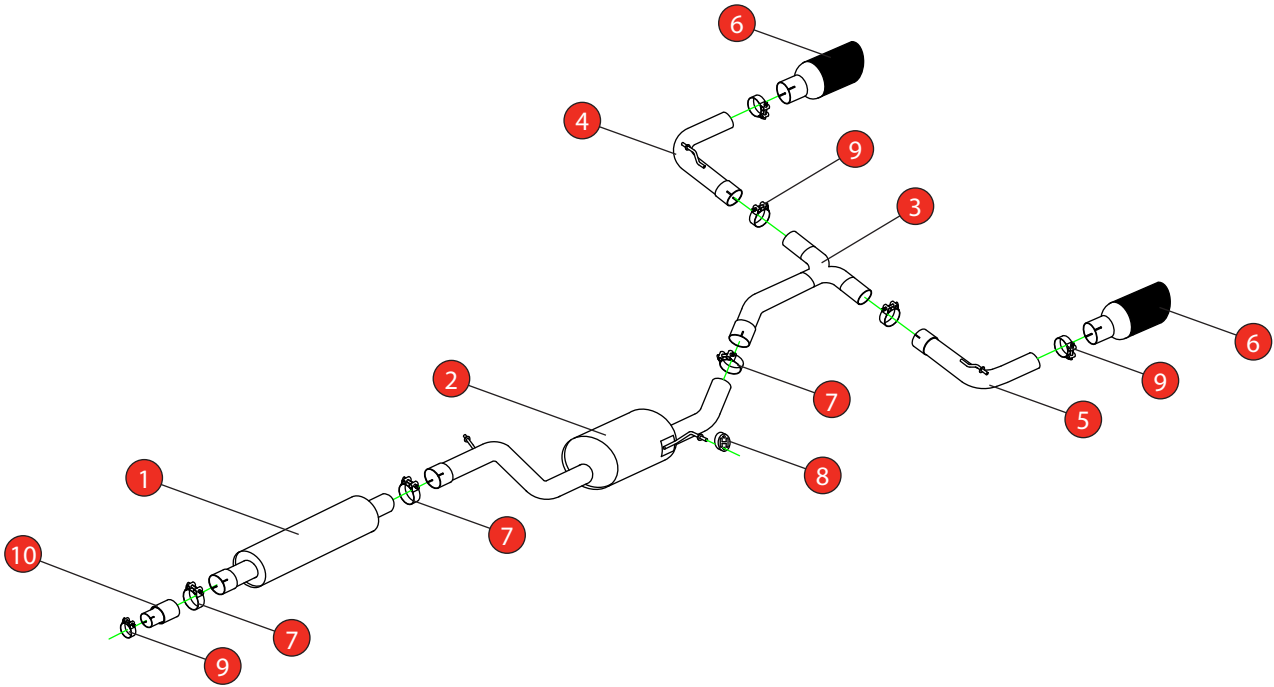

Car	Volkswagen Golf GTi MK7.5 Non-GPF Model	Part No.	SVW056CF
Year	2017-2019	Fit Kits	318FK
Notes	Where not supplied use original fittings	Features	Pipe Diameter:- 76mm

Estimated Fitting Time: 1 Hour

NO.	PART NO.	DESCRIPTION	QTY
1	642VW	Resonated Front Section	1
2	644VW	Resonated Centre Section	1
3	720VW	'Y' Piece	1
4	778VW	R/H Trim Connecting Pipe	1
5	779VW	L/H Trim Connecting Pipe	1
6	Z023.10159	Ø100mm Carbon Fibre Ascari Trim	2
Fit Kit			
7	Z016.10062	79mm H/D Clamp	3
8	Z016.10057	Hanging Rubber	1
9	Z016.10063	63-68mm Clamp	5
10	AD01	Adaptor (USE TO FIT TO O.E SYSTEM)	1

E-MARK	N/A
DATE	13/08/20
ISSUE	00
AUTHORISED	M.Ydlibi

NOTE: ENSURE SCORPION SYSTEM IS CLEAR OF MOVING PARTS AND ALL ORIGINAL FUNCTIONS WORK CORRECTLY.

STAY CONNECTED TO RED POWER.